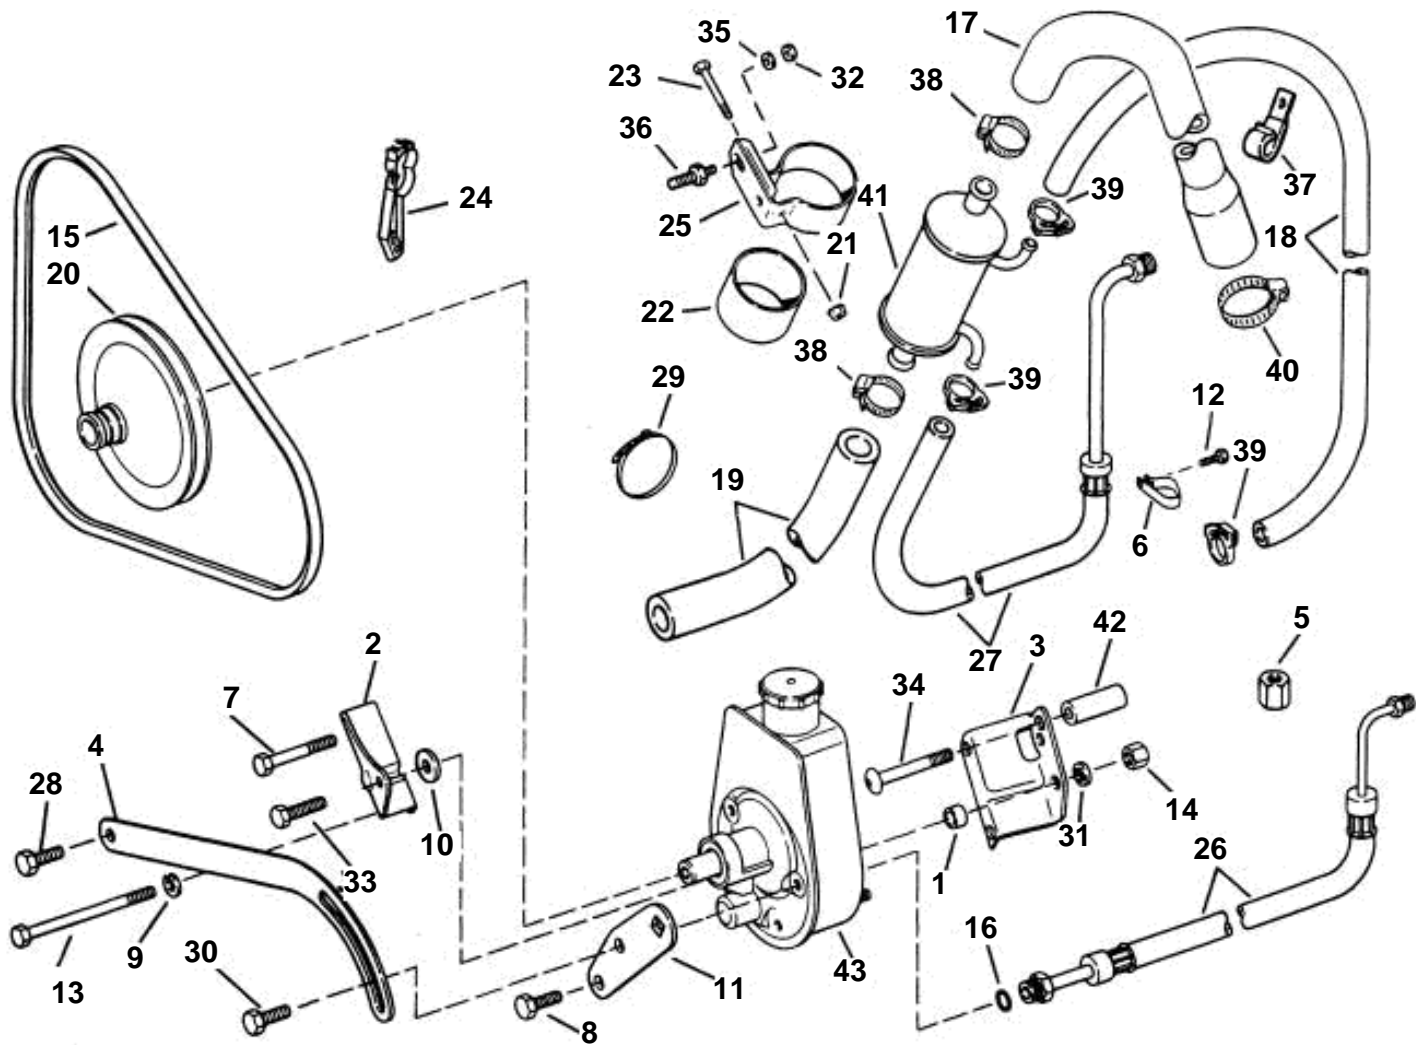

POWER STEERING PUMP

POWER STEERING PUMP

REF	PART NO.	QTY	DESCRIPTION
1	3852495	1	Spacer, Pump to bracket
2	3853330	1	Bracket, Steering pump, front
3	3852704	1	Bracket, Steering pump, rear
4	3853660	1	Brace, Steering pump to engine
5	3853315	1	Fitting, Steering hose plug
6	3852729	1	Clamp, Hoses to cyl. head, stbd
7	3853394	1	Screw, Bracket to engine, upper
8	3853405	1	Screw, Brace to pump
9	3852055	1	Washer, Bracket to engine
10	3852116	1	Washer, Bracket to pump
11	3853327	1	Bracket, Belt adjustment
12	3853398	1	Screw, Clamp to cylinder head
13	3852256	2	Screw, Bracket to engine
14	3852498	1	Nut, Pump to bracket, rear
15	3853331	1	V-belt, Power steering pump
16	3852497	1	O-ring, Pressure hose
17	3852285	1	Hose, Gimbal to oil cooler
18	3852706	1	Hose, Cooler to pump, return
19	3852286	1	Hose, Cooler to water pump
20	3853804	1	Pulley, Steering pum p
21	3852079	1	Nut, Clamp
22	3853236	1	Spacer, Oil cooler
23	3852126	1	Screw, Clamp
24	3852709	1	Clamp, Hoses to valve cover
25	3852218	1	Clamp, Oil cooler
26	3853863	1	Hose, Pump to cyl., pressure
27	3854056	1	Hose, Cyl. to oil cooler, return
28	3853557	1	Screw, Brace to alternt. brkt
29	3852158	1	Lock strap, Steering hoses
30	3853406	1	Screw, Brace to pump
31	3852162	1	Washer, Stud, rear brkt
32	3852161	1	Nut, Oil cooler to engine
33	3853405	1	Screw, Bracket to pump
34	3852700	1	Screw, Support tube
35	3852058	1	Washer, Oil cooler to engine
36	3852599	1	Stud, Oil cooler to engine
37	3852490	1	Clamp, Hoses to int. manif., port
38	3853780	2	Clamp, Water hoses
39	3852196	3	Clamp, Oil hoses
40	3852602	1	Clamp, Water hose to gimbal
41	3852840	1	Oil cooler
42	3852699	1	Tube, Support
43	3850492	1	Power steering pump